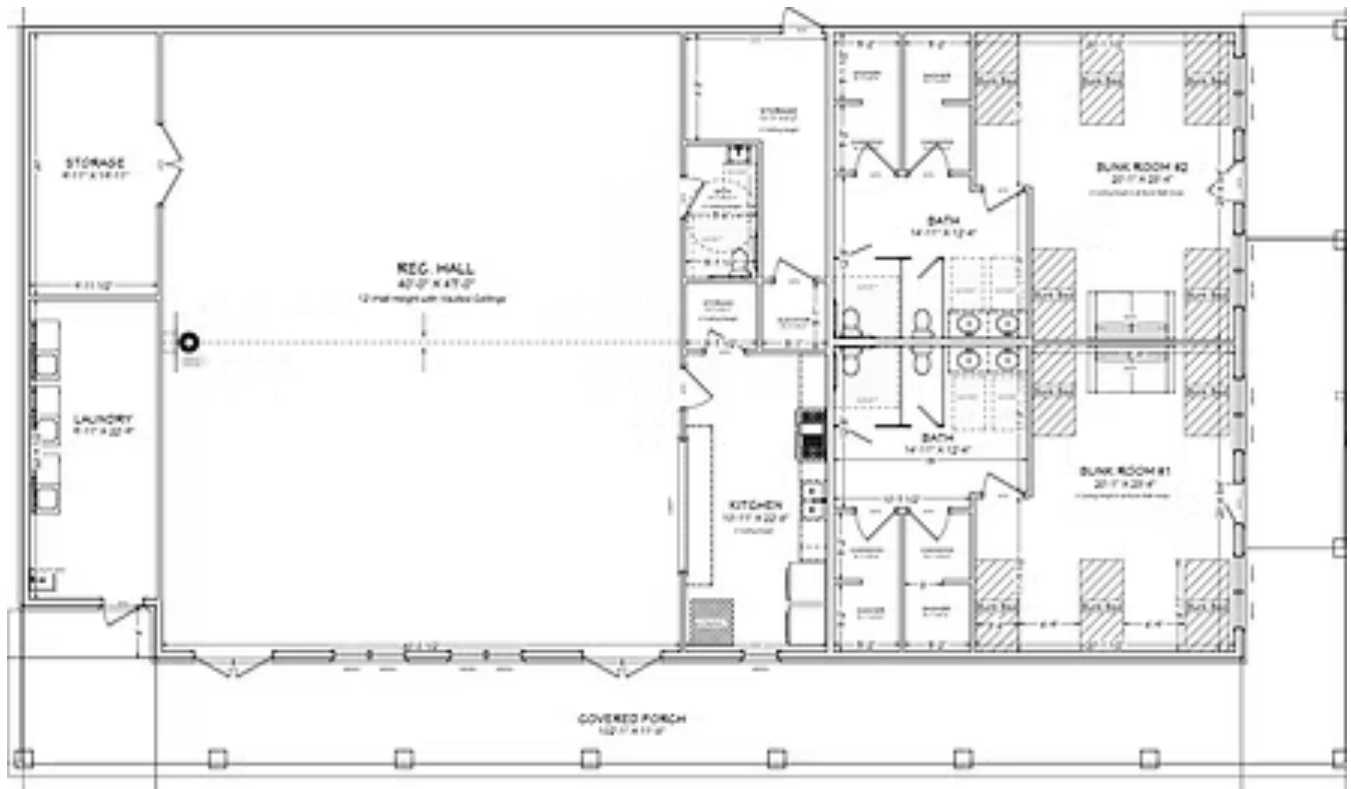

Pictures of facilities